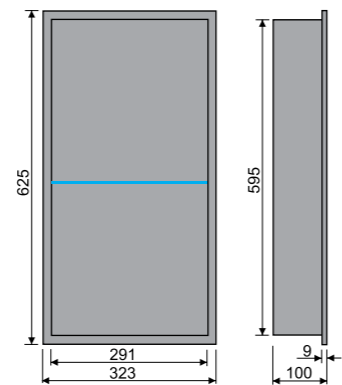

Inbyggnadshylla 30 med spegeldörr. Dörren finns även med vit eller svart spegel.

Inbyggnadshylla 60 med glashylla och spegeldörr. Dörren finns även med vit eller svart spegel.

Inbyggnadshylla med extra hylla i glas

Nr.	Art.nr.	Mått [mm]	Ström	Antal led	Styrka [W]	IP	Temp./lm		
1	TG3/36	330	12V DC	18	3,6	IP44	6000K 291lm	4000K 284lm	3000K 264lm
2	TG3/72	330	12V DC	36	7,2	IP44	6000K 582lm	4000K 569lm	3000K 529lm
3	TG6/66	600	12V DC	33	6,6	IP44	6000K 533lm	4000K 521lm	3000K 485lm
4	TG8/72	800	12V DC	90	7,2	IP44	6000K 556lm	4000K 529lm	3000K 509lm
5	TG10/91	1000	12V DC	114	9,12	IP44	6000K 704lm	4000K 670lm	3000K 645lm
6	TG12/114	1200	12V DC	138	11,4	IP44	6000K 852lm	4000K 811lm	3000K 747lm