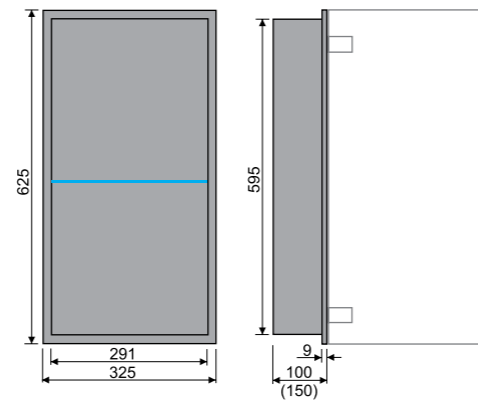

PWNP 600

Inbyggnadshylla med extra hylla i glas