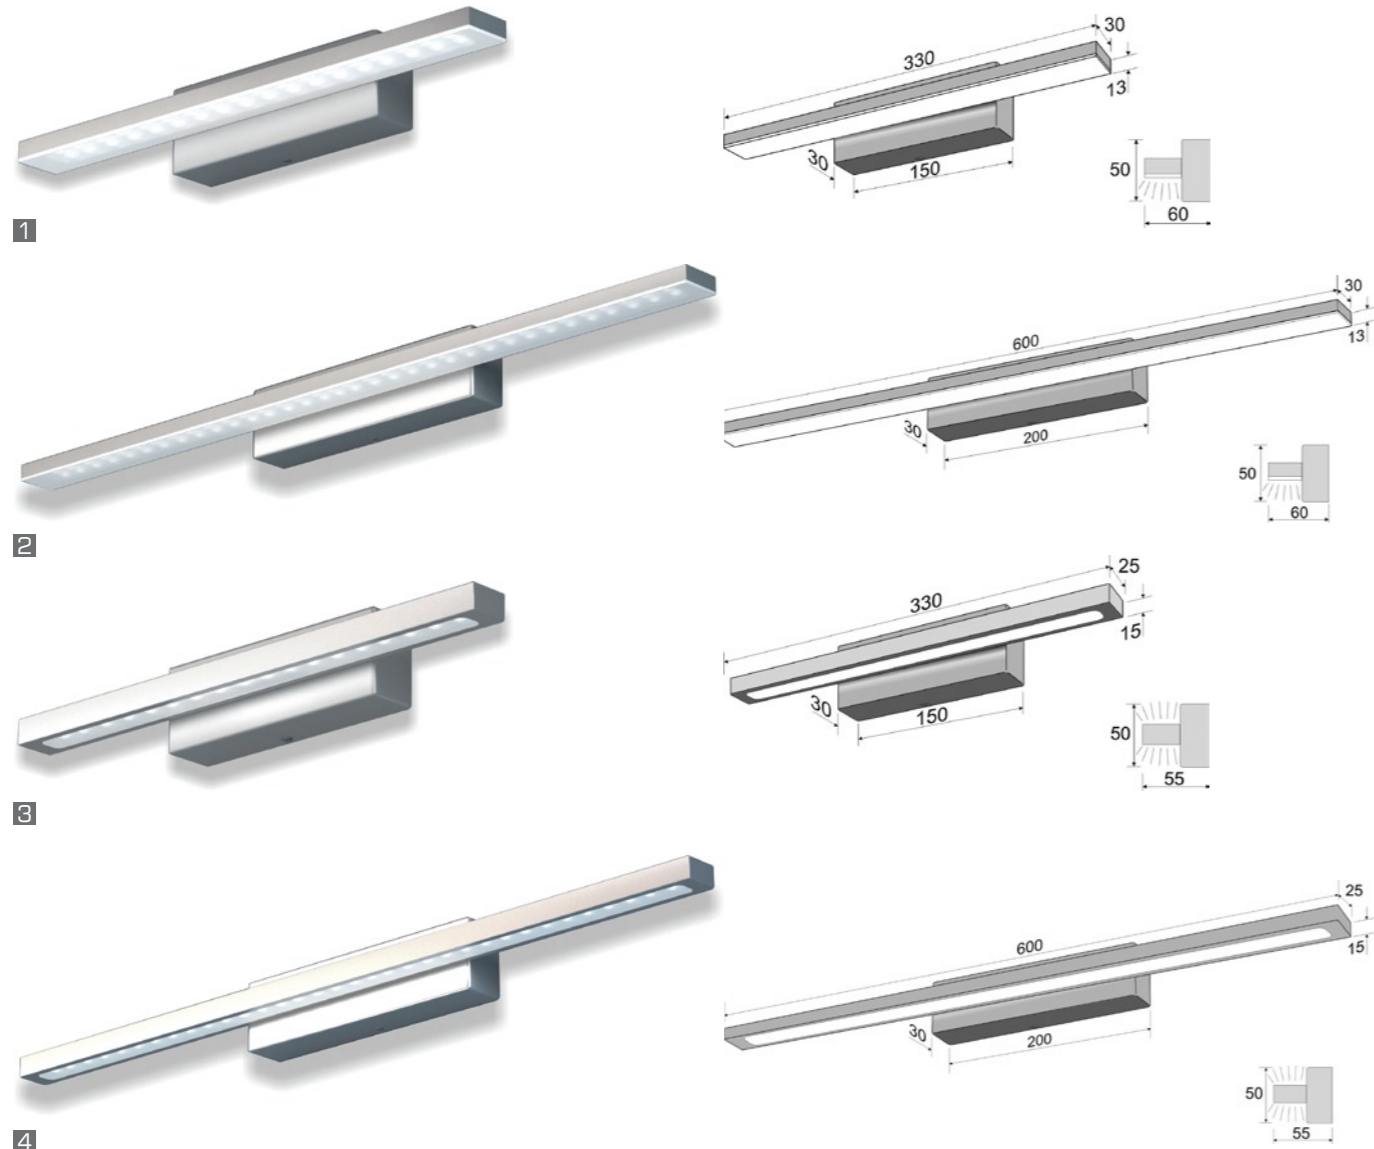

Triga led-belysning vägg