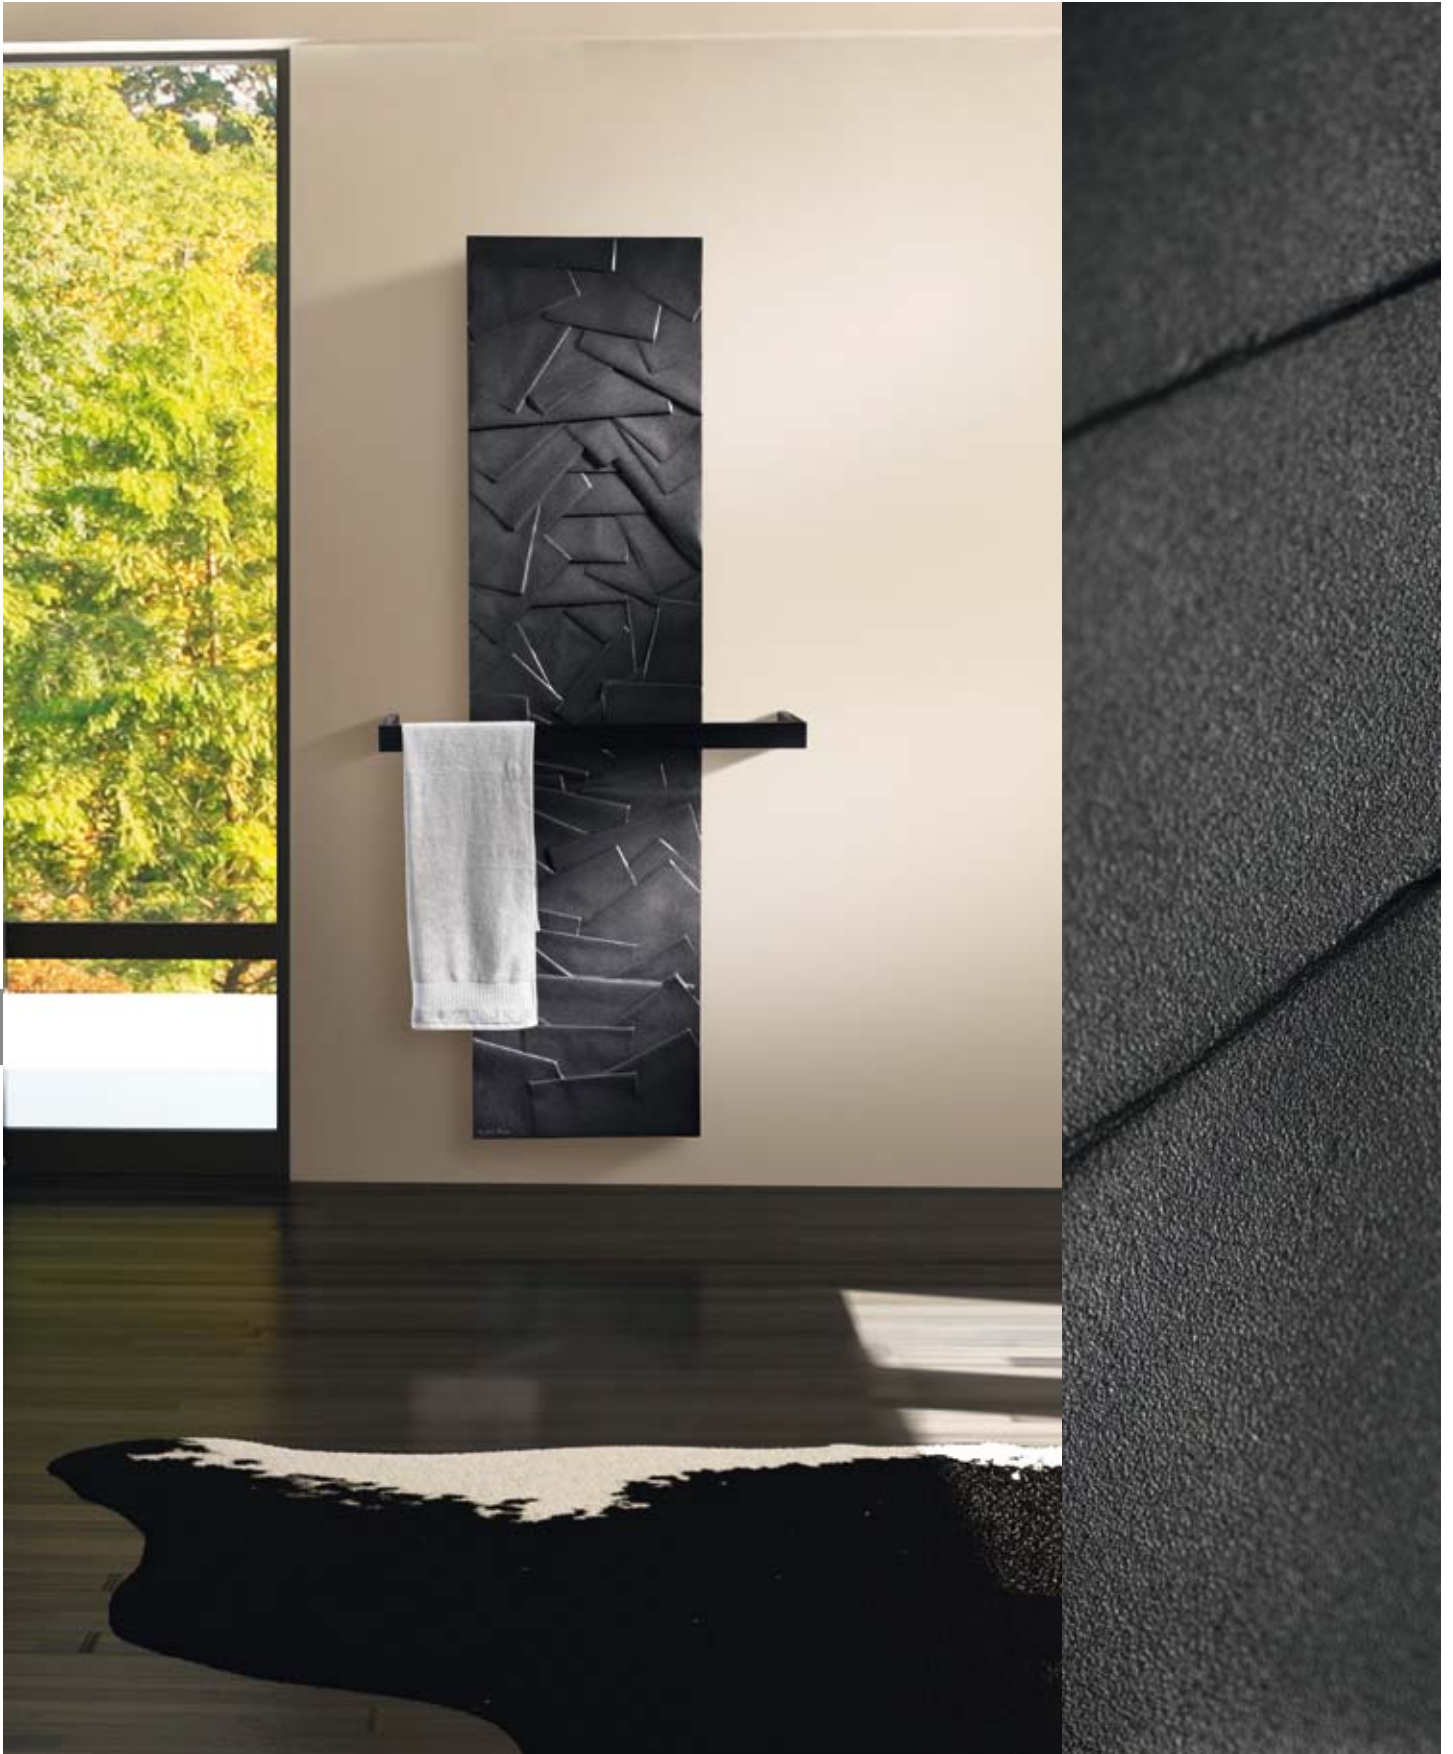

EDO TOWEL WARMER

Ref. EDO 183 x 47 with large matte black towel bar

The Art of heating your bathroom.

Towel Warmer & Radiator. 183 cm x 47 cm (71-3/4 inch x 18 inch). Shown with 1 large towel bar. Also available with 2 small towel bars. Available in electric version, output: 900W or hydronic version, output Δt 50: 860W.

Design : Johanne Cinier