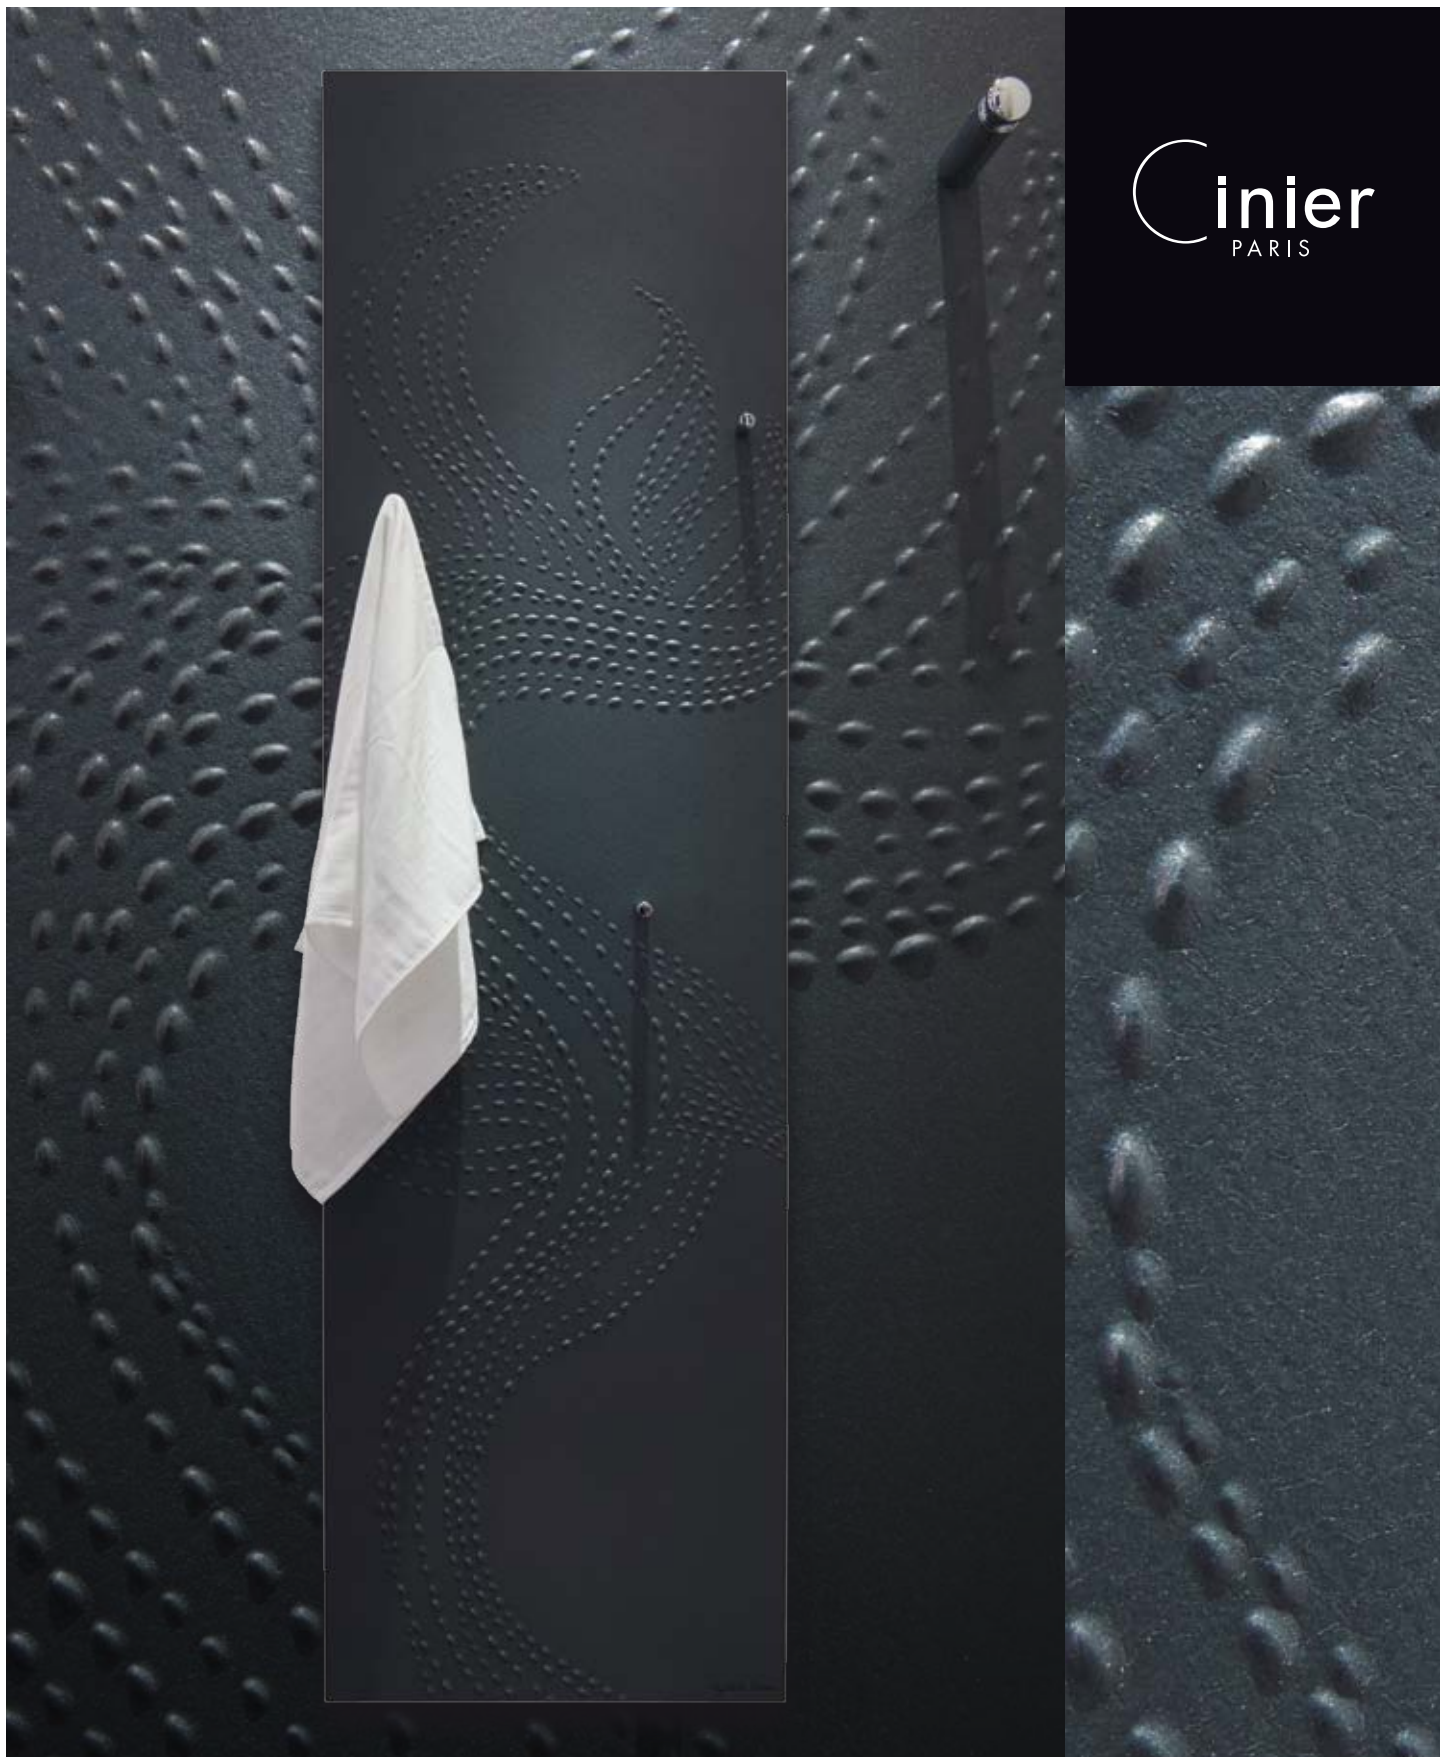

FLOWER OF WATER

ref.flowerofwater185-grey

A beautiful towel warmer inspired by an ocean flower. 185 cm x 50 cm. 900W.
Drops of water create the shape of the flower. A flower that comes from the deepest ocean.

Comes with 3 chromed Dornbracht hooks to dry towels or bathrobes. Available in customized version up to 220 cm high by 80 cm wide. From 500W to 1900W. Hydronic or electric version.
Color upon demand according to the color chart. Made in France in Atelier Cinier.